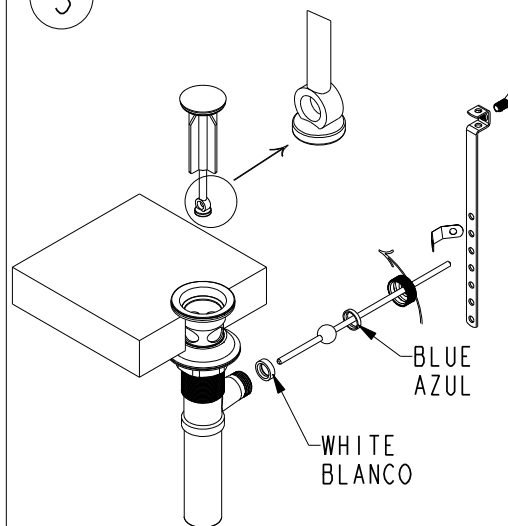

NEWPORT BRASS

Flawless Beauty. From Faucet to Finish.

INSTALLATION INSTRUCTIONS INSTRUCCIONES DE INSTALACIÓN

LAVATORY DRAIN DESAGÜE DE LAVABO

PUSH POP-UP
VENTANA EMERGENTE PUSH

OR

POP-UP
VENTANA EMERGENTE

REPRESENTATIVE IMAGE SHOWN IDENTIFY YOUR PRODUCT
IMAGEN REPRESENTATIVA MOSTRADA IDENTIFIQUE SU PRODUCTO

PUSH POP-UP
VENTANA EMERGENTE PUSH

1

2

3

POP-UP
VENTANA EMERGENTE

1

2

3