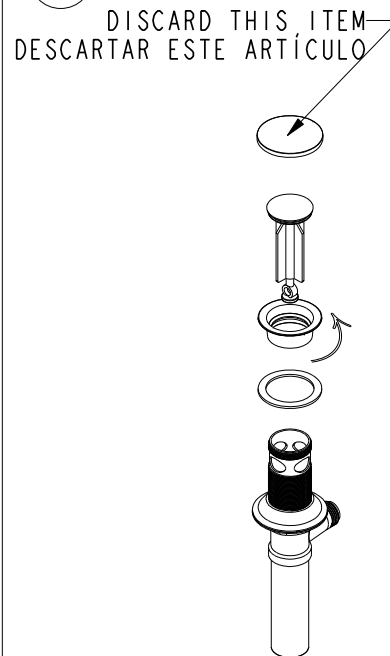

NEWPORT BRASS

Flawless Beauty. From Faucet to Finish.

INSTALLATION INSTRUCTIONS INSTRUCCIONES DE INSTALACIÓN

LAVATORY DRAIN DESAGÜE DE LAVABO

PUSH POP-UP
VENTANA EMERGENTE PUSH

OR

POP-UP
VENTANA EMERGENTE

REPRESENTATIVE IMAGE SHOWN IDENTIFY YOUR PRODUCT
IMAGEN REPRESENTATIVA MOSTRADA IDENTIFIQUE SU PRODUCTO

PUSH POP-UP
VENTANA EMERGENTE PUSH

1

2

3

POP-UP
VENTANA EMERGENTE

1

2

3