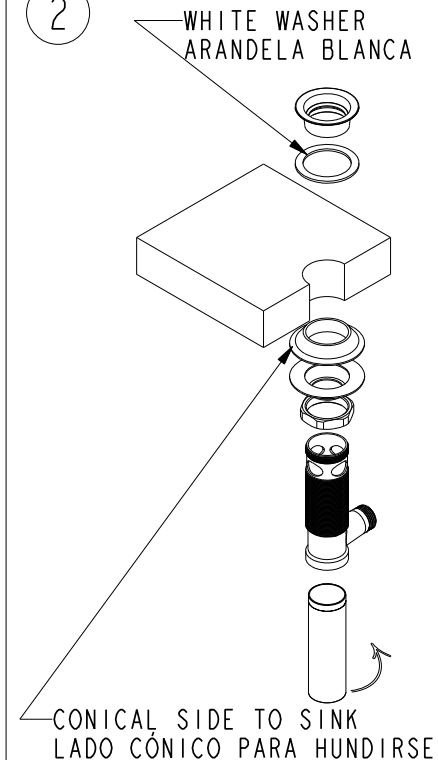

NEWPORT BRASS

Flawless Beauty. From Faucet to Finish.

INSTALLATION INSTRUCTIONS INSTRUCCIONES DE INSTALACIÓN

LAVATORY DRAIN DESAGÜE DE LAVABO

PUSH POP-UP
VENTANA EMERGENTE PUSH

OR

POP-UP
VENTANA EMERGENTE

REPRESENTATIVE IMAGE SHOWN IDENTIFY YOUR PRODUCT
IMAGEN REPRESENTATIVA MOSTRADA IDENTIFIQUE SU PRODUCTO

PUSH POP-UP
VENTANA EMERGENTE PUSH

1

2

3

POP-UP
VENTANA EMERGENTE

1

2

3