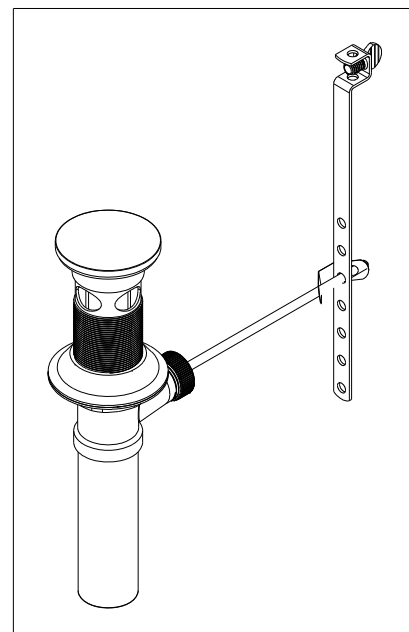

NEWPORT BRASS

Flawless Beauty. From Faucet to Finish.

INSTALLATION INSTRUCTIONS INSTRUCCIONES DE INSTALACIÓN

LAVATORY DRAIN DESAGÜE DE LAVABO

PUSH POP-UP
VENTANA EMERGENTE PUSH

OR

POP-UP
VENTANA EMERGENTE

REPRESENTATIVE IMAGE SHOWN IDENTIFY YOUR PRODUCT
IMAGEN REPRESENTATIVA MOSTRADA IDENTIFIQUE SU PRODUCTO