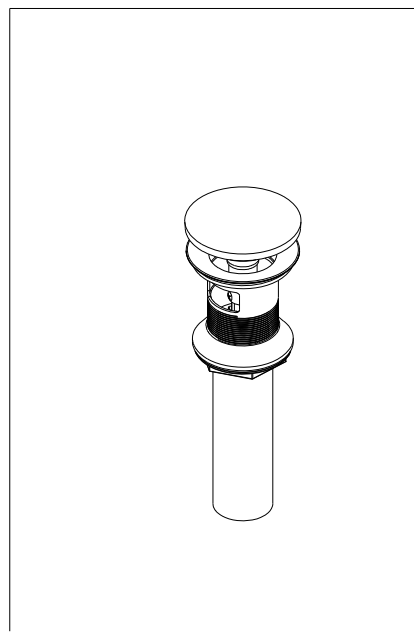

NEWPORT BRASS

Flawless Beauty. From Faucet to Finish.

INSTALLATION INSTRUCTIONS INSTRUCCIONES DE INSTALACIÓN

LAVATORY DRAIN DESAGÜE DE LAVABO

PUSH POP-UP
VENTANA EMERGENTE PUSH

OR

POP-UP
VENTANA EMERGENTE

REPRESENTATIVE IMAGE SHOWN IDENTIFY YOUR PRODUCT
IMAGEN REPRESENTATIVA MOSTRADA IDENTIFIQUE SU PRODUCTO